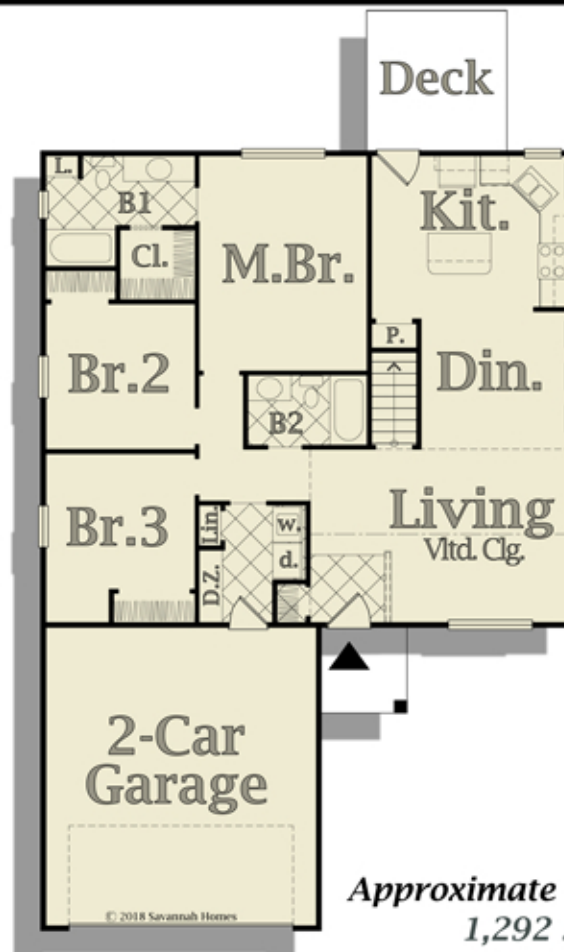

The Lancut V

Artist's conception
Elevation and plans may be shown with options and are subject to change without notice.

Approximate Total Finish:
1,292 Sq.Ft.

For more info call 515-221-2333 or visit us online at www.savannahhomesia.com